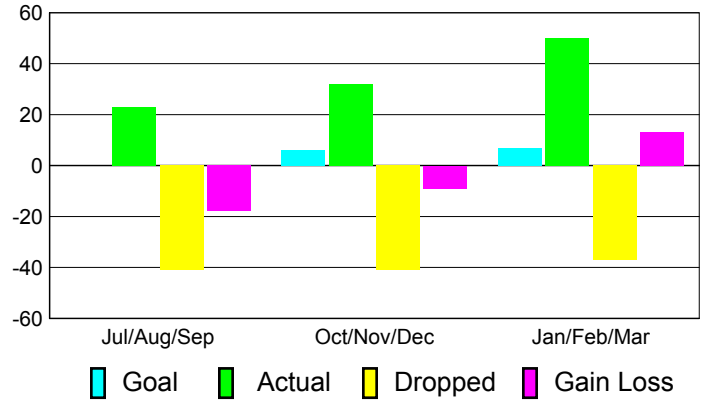

Membership Results 2010-2011

Goal, New, Dropped, Gain/Loss

Comparison of Membership Gain/Loss

Current Year Compared to the Previous Year