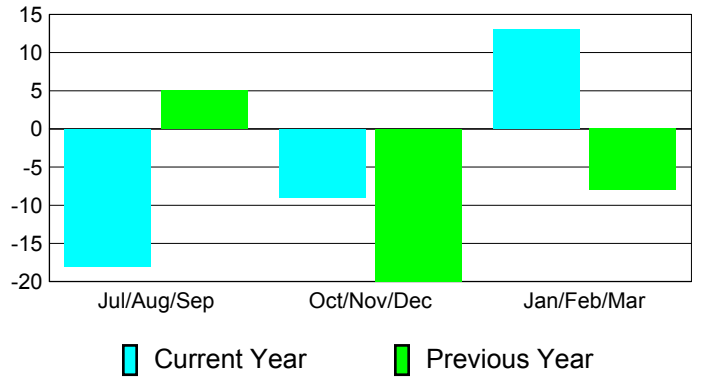

**Membership Results
2010-2011**

**Membership
2009-2010**

Month	Net Memb Goal	Actual New Memb	Actual Dropped Memb	Gain/Loss of Memb	Gain/Loss of Memb
Jul/Aug/Sep	0	23	-41	-18	5
Oct/Nov/Dec	6	32	-41	-9	-20
Jan/Feb/Mar	7	50	-37	13	-8
Totals	13	105	-119	-14	-23

Membership Results 2010-2011

Goal, New, Dropped, Gain/Loss

Comparison of Membership Gain/Loss

Current Year Compared to the Previous Year

Gender Comparison 2010-2011

Jul/Aug/Sep

Oct/Nov/Dec

Jan/Feb/Mar